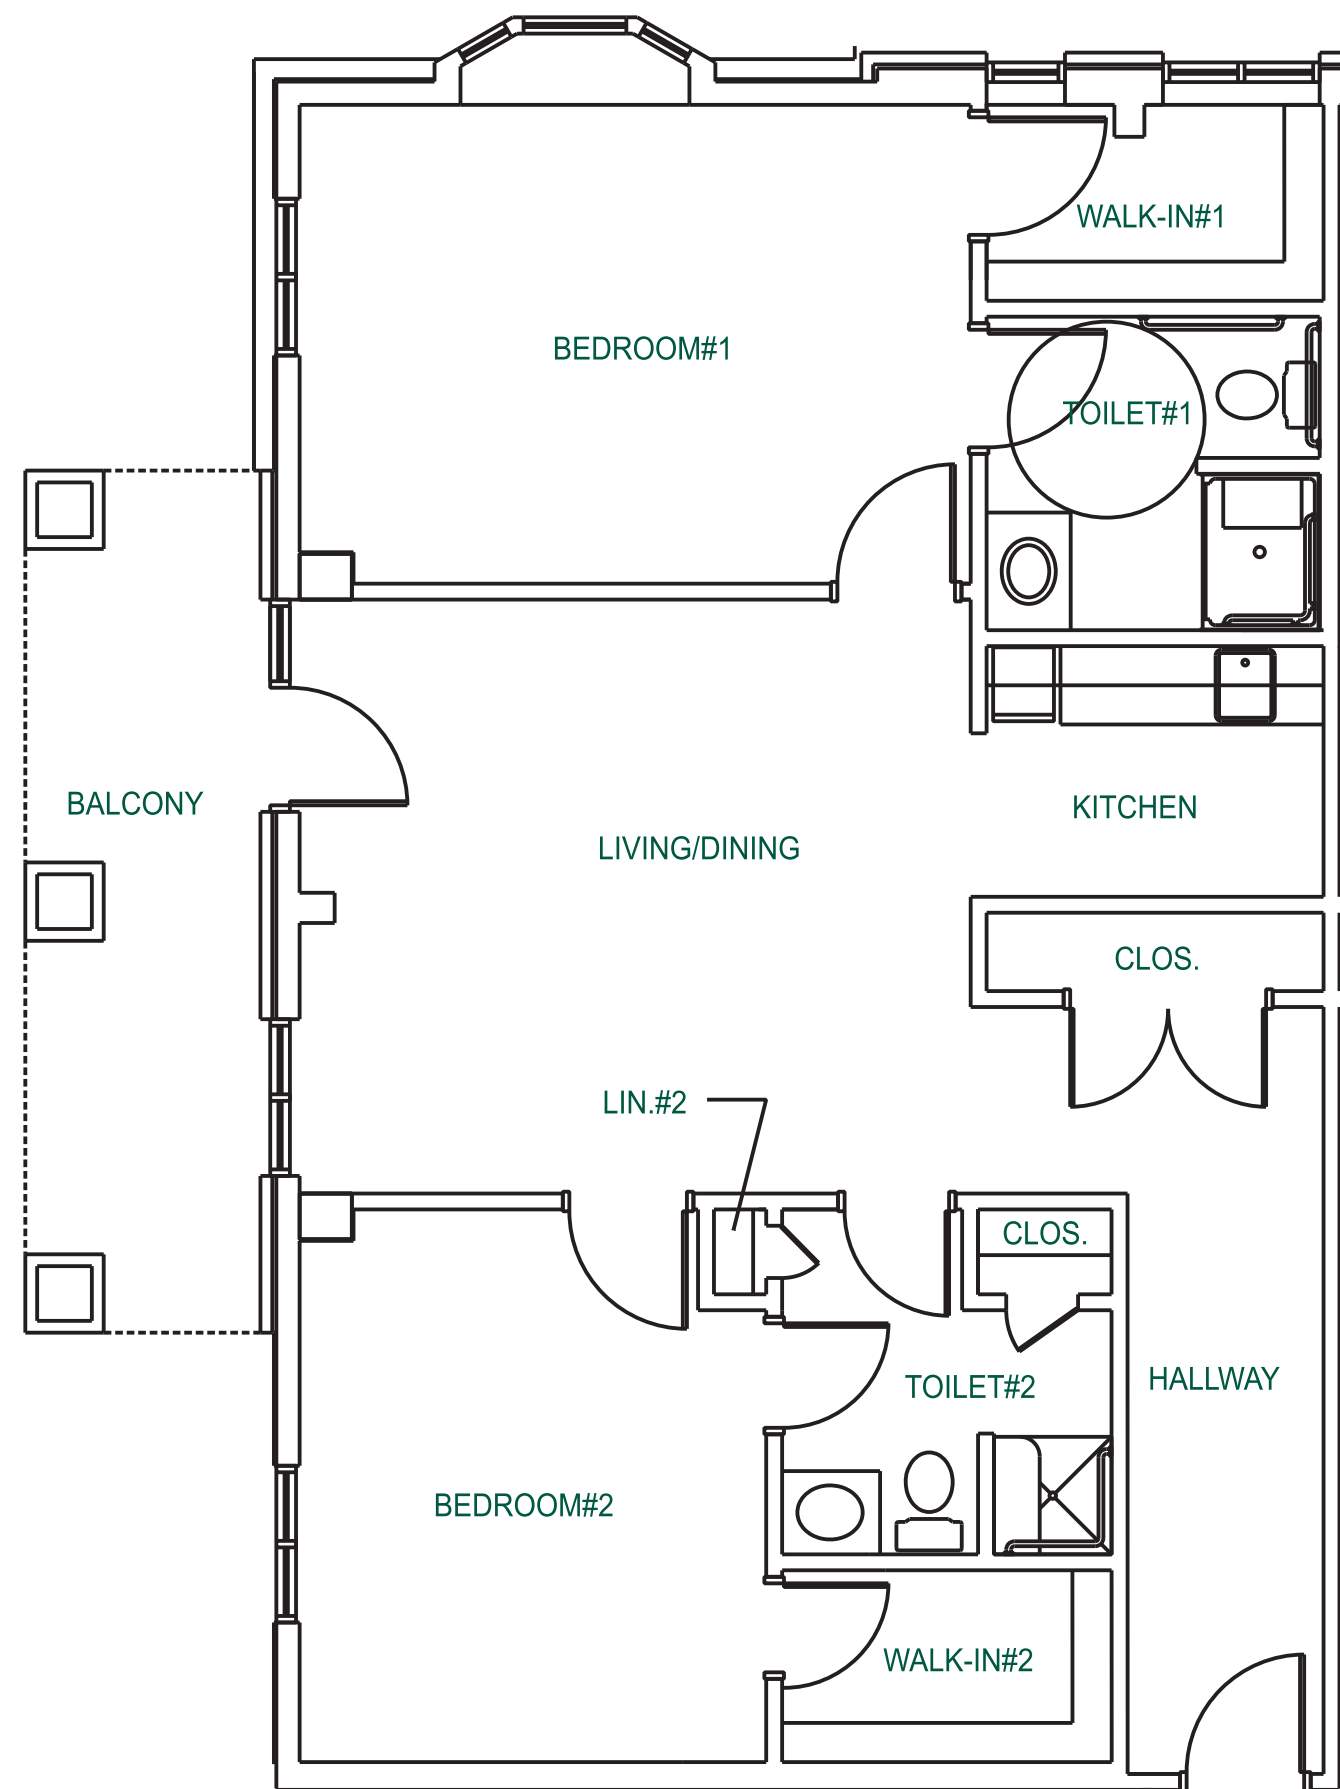

550 Sq.Ft.
One Bedroom

1140 Sq.Ft.
Two Bedroom

Assisted Living Floor Plans

**RENAISSANCE
WEST**
At North Bend Crossing

A Life Fulfilling Community

335 Sq.Ft.
Memory Care Suite