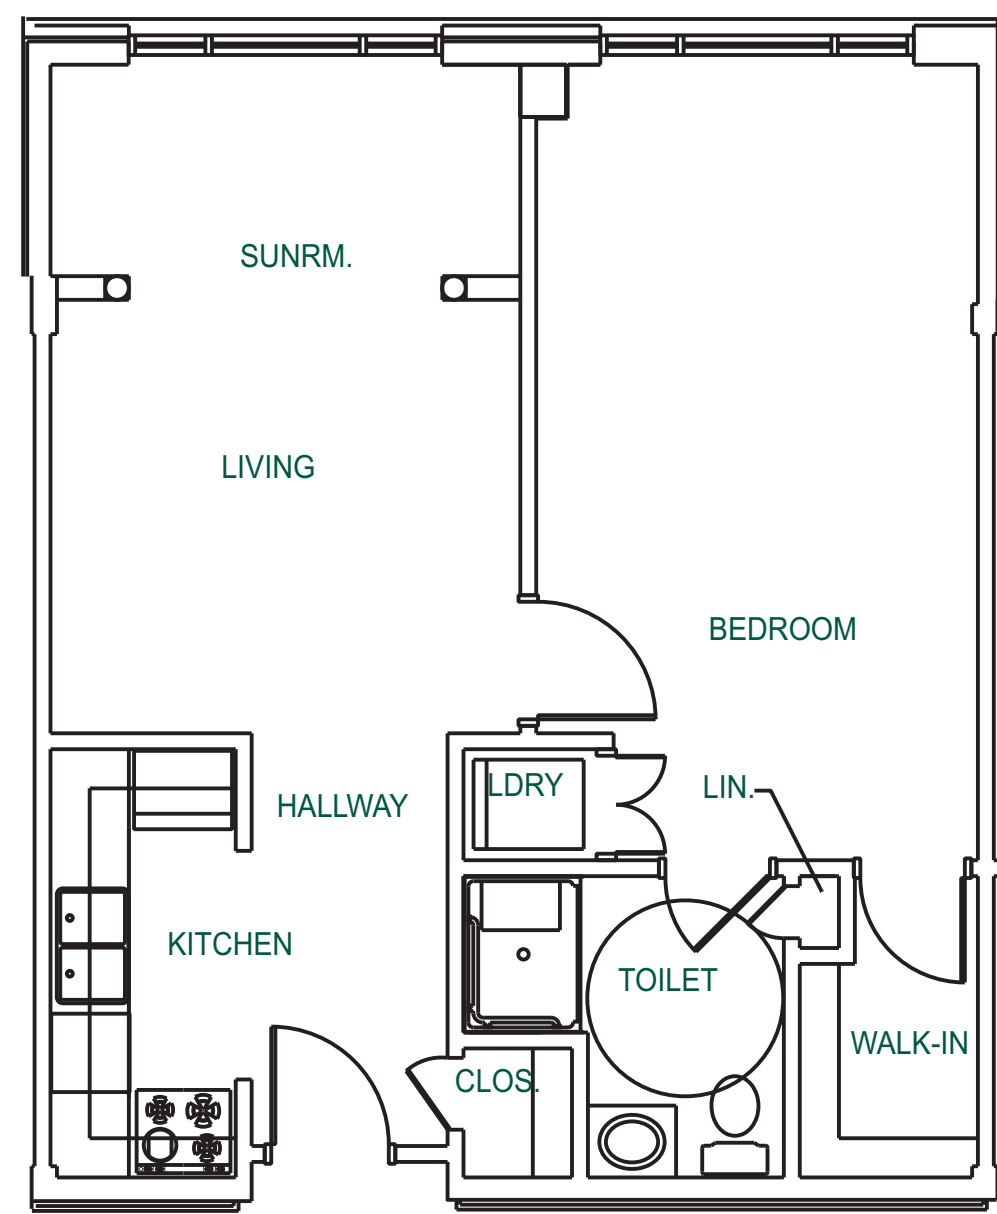

571 Sq.Ft.
One Bedroom

710 Sq.Ft.
One Bedroom Deluxe

Independent Living Floor Plans

**RENAISSANCE
WEST**
At North Bend Crossing

A Life Fulfilling Community

Two Bedroom
1050 Sq.Ft.