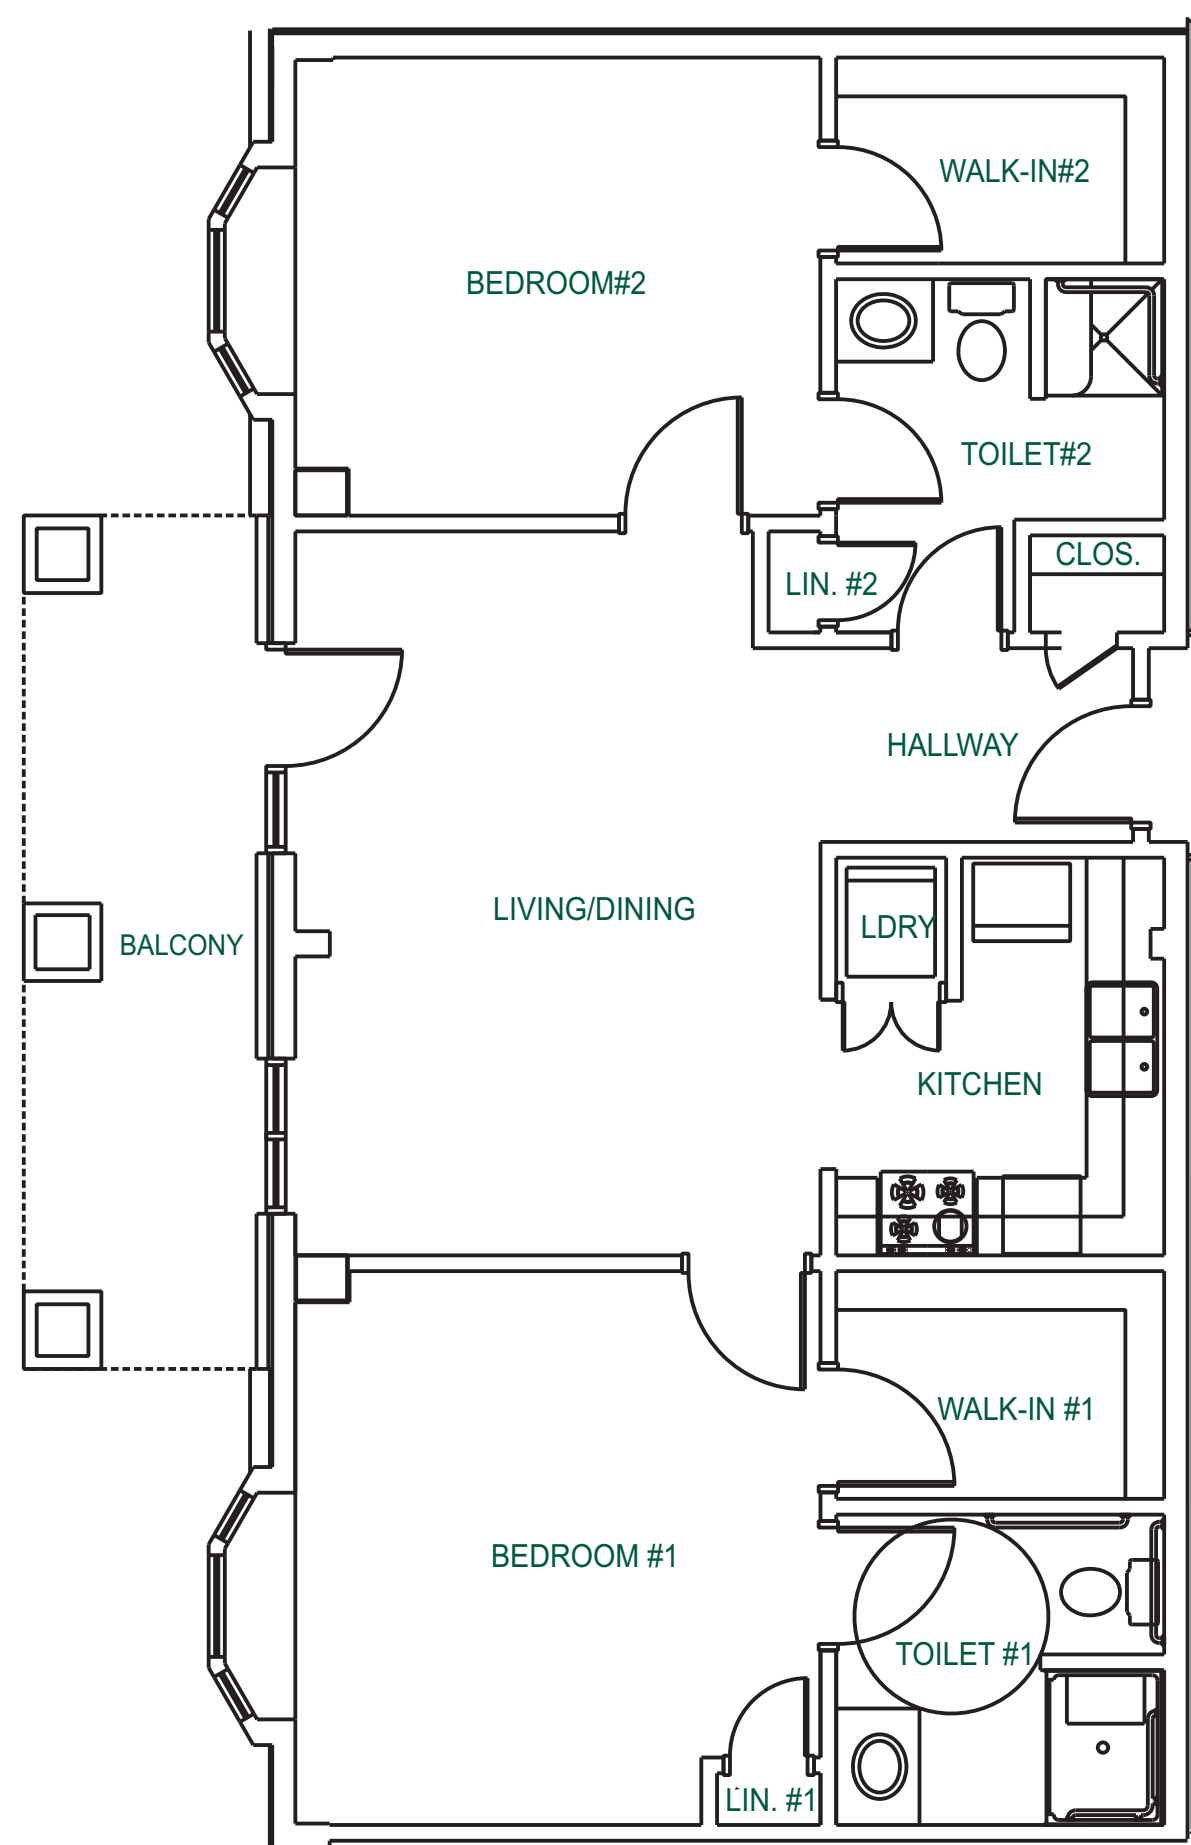

571 Sq.Ft.
One Bedroom

710 Sq.Ft.
One Bedroom Deluxe

Independent Living Floor Plans

**RENAISSANCE
WEST**
At North Bend Crossing

A Life Fulfilling Community

Two Bedroom
1050 Sq.Ft.